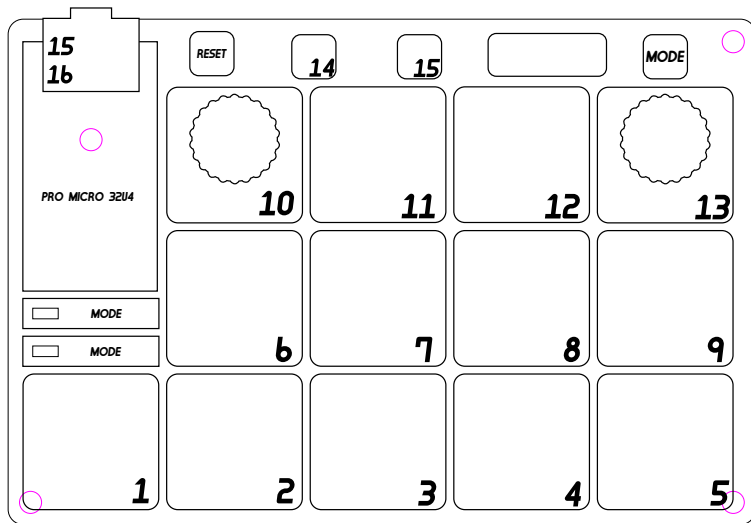

MODE
☐
☐ _____

MODE
☐
☐ _____

MODE
☐
☐ _____

MODE
☐
☐ _____