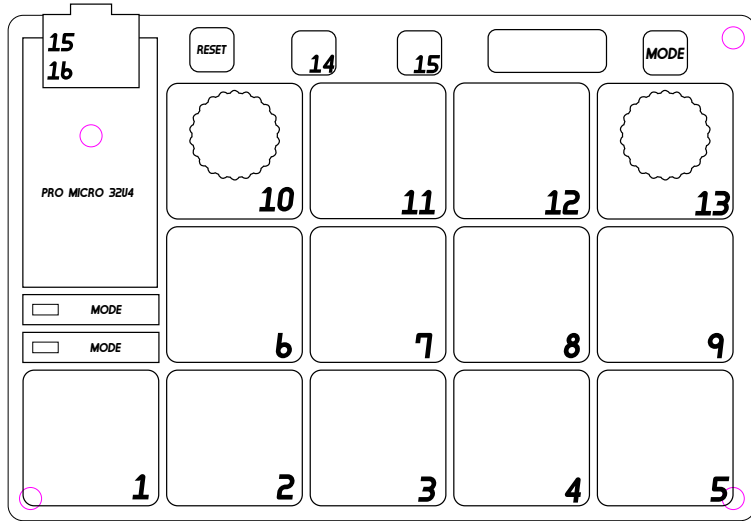

MACRO KEYBOARD PROGRAMMING TEMPLATE

MODE  
  
 \_\_\_\_\_

MODE  
  
 \_\_\_\_\_

MODE  
  
 \_\_\_\_\_

MODE  
  
 \_\_\_\_\_

MODE  
  
 \_\_\_\_\_

MODE  
  
 \_\_\_\_\_

MODE  
  
 \_\_\_\_\_