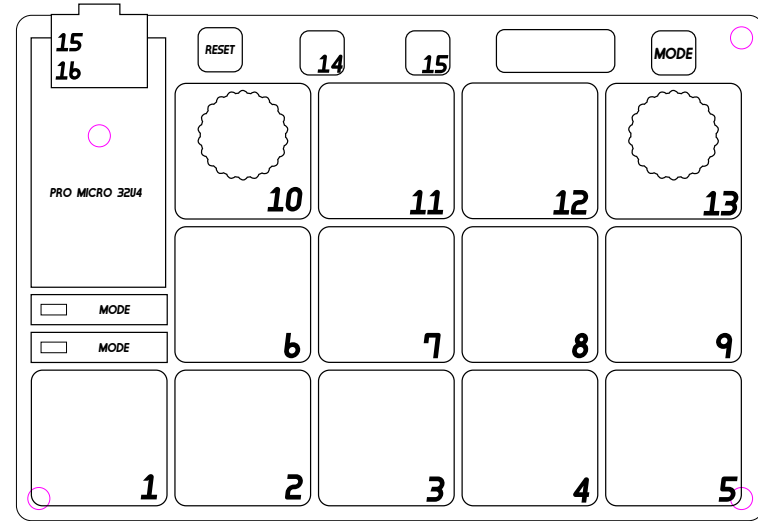

MACRO KEYBOARD PROGRAMMING TEMPLATE

MODE  
  
 \_\_\_\_\_

MODE  
  
 \_\_\_\_\_

MODE  
  
 \_\_\_\_\_

MODE  
  
 \_\_\_\_\_

MODE  
  
 \_\_\_\_\_

MODE  
  
 \_\_\_\_\_

MODE  
  
 \_\_\_\_\_

MODE  
  
 \_\_\_\_\_

MODE  
  
 \_\_\_\_\_

MODE  
  
 \_\_\_\_\_

MODE  
  
 \_\_\_\_\_

MODE  
  
 \_\_\_\_\_

MODE  
  
 \_\_\_\_\_

MODE  
  
 \_\_\_\_\_

MODE  
  
 \_\_\_\_\_